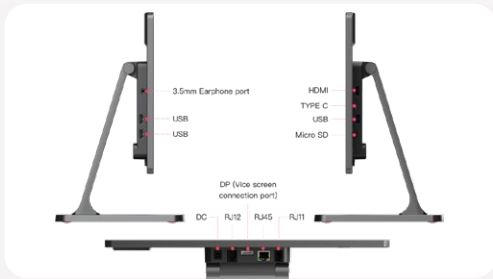

A seamless and efficient business experience for industries such as retail, food service, and hospitality.

Display

15.6" main IPS display with thin bezel design and 170 degree viewing angle for quality graphic with a full metal finish.

Various Forms

Detachable Dual-screen display option that provides many possibilities for your business.

More capabilities

Offers a variety of module options for a customised experience.

A comprehensive range of accessories for any business

Swan 1 (Gen 2) anticipates all possible needs that business operations may require, and offers an extensive range of features to thrive in different business

Extensive port connectivity

Camera and Scanner