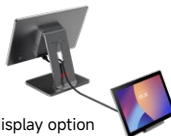

Various Forms

Detachable Dual-screen display option that provides many possibilities for your business.